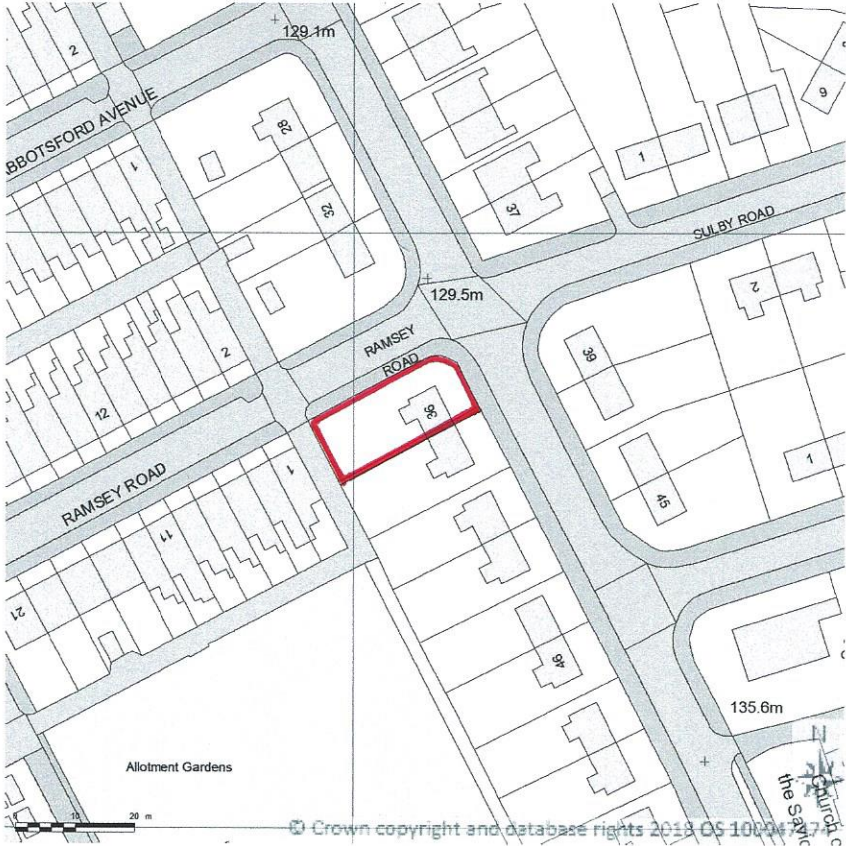

SITE LOCATION PLAN  
AREA 2 HA  
SCALE: 1:1250 on A4  
CENTRE COORDINATES: 368012 , 426368

Supplied by Streetwise Maps Ltd  
[www.streetwise.net](http://www.streetwise.net)  
Licence No: 100047474  
12:51:04 06/03/2018